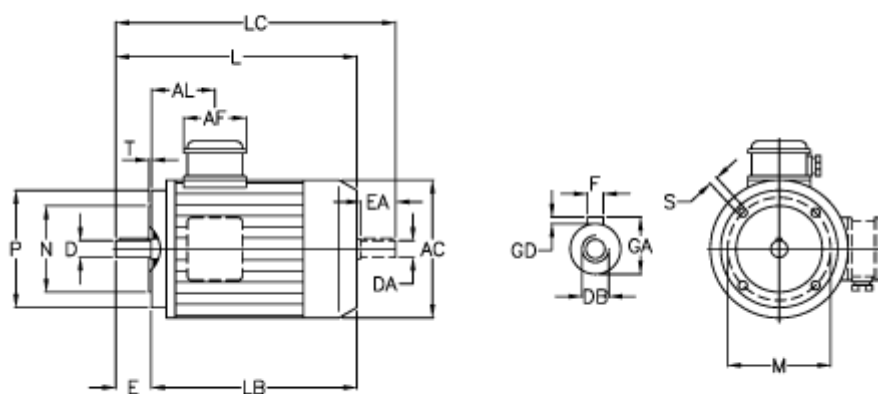

Article number: 252300150415

Description: ICME IE3 Tree-phase motor TPE90LB4-4 1.5KW
1400 rpm 230-400V 50HZ IP55 B14

Measures

A/F = 84	F = 8	P = 140
AC = 176	GA = 27	S = M8
AL = 86	GD = 8	T = 3
D = 24	L = 302	
DA = 24	LB = 252	
DB = M8	LC = 354	
E = 50	M = 115	
EA = 50	N = 95	